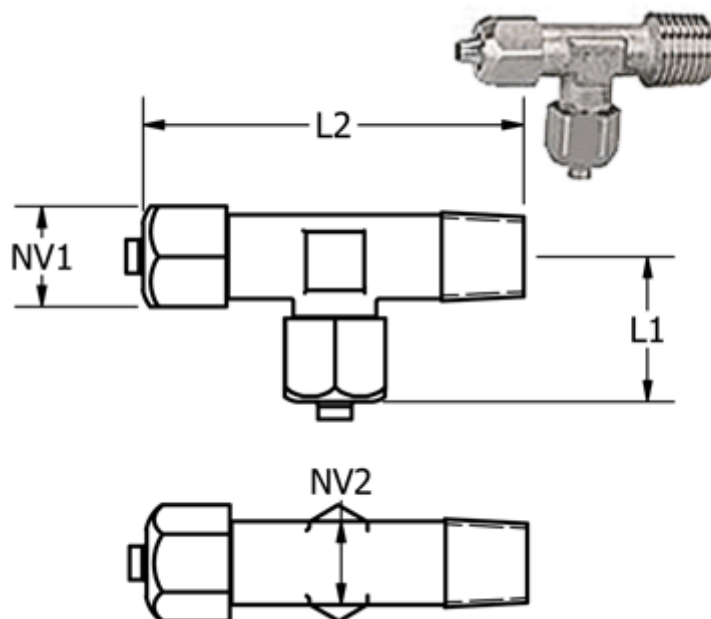

Article number: 586151188ESH

Description: Stainless steel Push-on fitting 15.118-8, Ø8/6-Ø8/6-R 1/8"
Tee conical thread

Measures

L1 = 23
L2 = 40
NV1 = 14
NV2 = 10